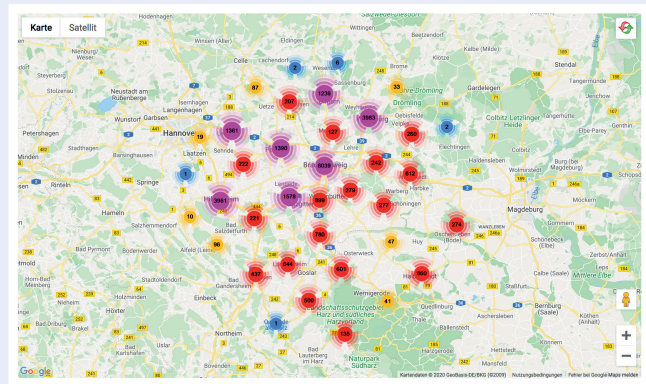

Do you want to **see exactly**
where you can find jobs in the region?

JobZENTRALE

Jobcenter
WOLFENBÜTTEL

Use the **jobMAPS**.

Zoom dynamically into the map. Additional filters are available via the button „to profession search“ to only select certain jobs to display.